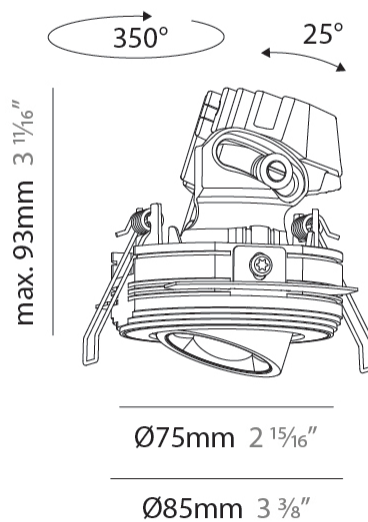

PHYSICAL

Aperture Sizes - Downlights: 1"
 Shape: Round
 Diameter (mm): 75
 Diameter (in): 2 15/16
 Height (mm): 93
 Height (in): 3 11/16
 Ceiling Thickness (mm): 10 / 12.5 / 15 / 25
 Ceiling Thickness (in): 3/8 or 1/2 or 9/16 or 1
 Min. Recessing Depth (mm): 105
 Min. Recessing Depth (in): 4 1/8
 Diffuser: Lens Pack - Spread Lens / Linear Spread Lens / Honeycomb Louver
 Fixture Finish: SSR / BKV / CWI / CRY / HAB / UFT / ITA / RUA / FTG / MYG / LOD / PUS / FRO / FUP / KIA / POP / BLS / SPG / MEY / GOH / CHC / COM / ABZ / JAG / OBR / MOS / ROR
 Fixture Material: Aluminum Die Cast
 Cut-out Measurements: D. 86mm / 3 3/8"

OPTICAL

Reflector°: 60
 Adjustability: Rotational 350° / Tilt 25°

RATINGS AND CERTIFICATIONS

Certified By: Certified for North American Standards
 IP rating: IP20

OIKO PRO ROUND ADJUSTABLE TRIMLESS

A35818-

PHYSICAL

Aperture Sizes - Downlights: 1"
 Shape: Round
 Diameter (mm): 75
 Diameter (in): 2 ¹⁵/₁₆
 Height (mm): 93
 Height (in): 3 ¹¹/₁₆
 Ceiling Thickness (mm): 10 / 12.5 / 15 / 25
 Ceiling Thickness (in): 3/8 or 1/2 or 9/16 or 1
 Min. Recessing Depth (mm): 105
 Min. Recessing Depth (in): 4 ¹/₈
 Diffuser: Lens Pack - Spread Lens / Linear Spread Lens / Honeycomb Louver
 Fixture Finish: SSR / BKV / CWI / CRY / HAB / UFT / ITA / RUA / FTG / MYG / LOD / PUS / FRO / FUP / KIA / POP / BLS / SPG / MEY / GOH / CHC / COM / ABZ / JAG / OBR / MOS / ROR
 Fixture Material: Aluminum Die Cast
 Cut-out Measurements: D. 86mm / 3 3/8"